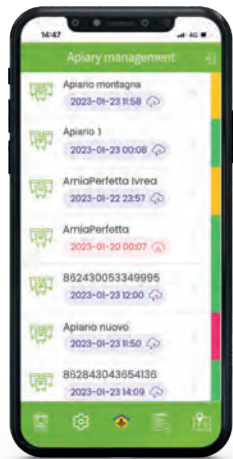

WebApp

You will receive alarms on your smartphone and you will read notifications in the web app whenever:

An attempt to steal your hive is detected

Your hive suffers an overturn

There is a variation in the degree of humidity compared to the ideal one as stated in the parameters

An anomaly occurs in relation to the set temperature parameters

There is a weight variation from the set parameters

Monitoring for each device

The service allows the monitoring of the hives by detecting data relating to temperature and humidity with the possibility of downloading history data.